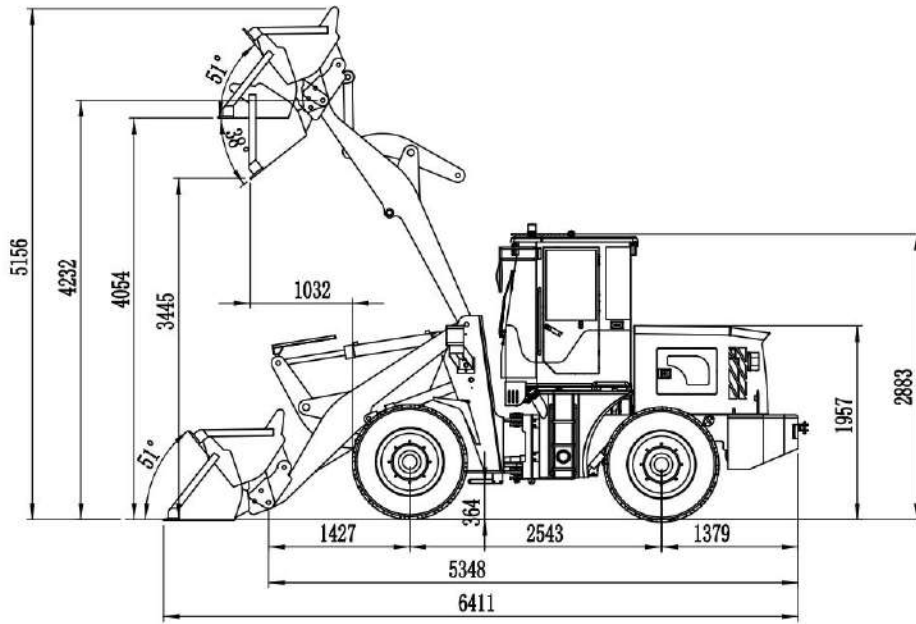

Always be here with you!

CE

WHEEL LOADER

WL928

Specifications

Bucket Capacity(Cbm):	1.2
Rated Load(Kg):	2700
Overall Weight(Kg):	6300
Max. Dumping Height(mm):	3600
Standard Engine:	YTO 85KW
Rated Power(Kw):	85
Rated Speed(R/Min):	2200
Optional Engine:	Cummins 4BT3.9-C100
Wheel Base(mm):	2543
Wheel Thread(mm):	1650
L×W×H (mm):	6411×2100×2883
Standard Tire:	16/70-24

DESCRIPTION

WOLF WL928 front wheel loader is specially designed for Russia, South America and Middle East market. It's powered by 85kw diesel powerful engine, which can be used for snow removal, pipe laying, log industry, movement of bulk cargoes and so on.