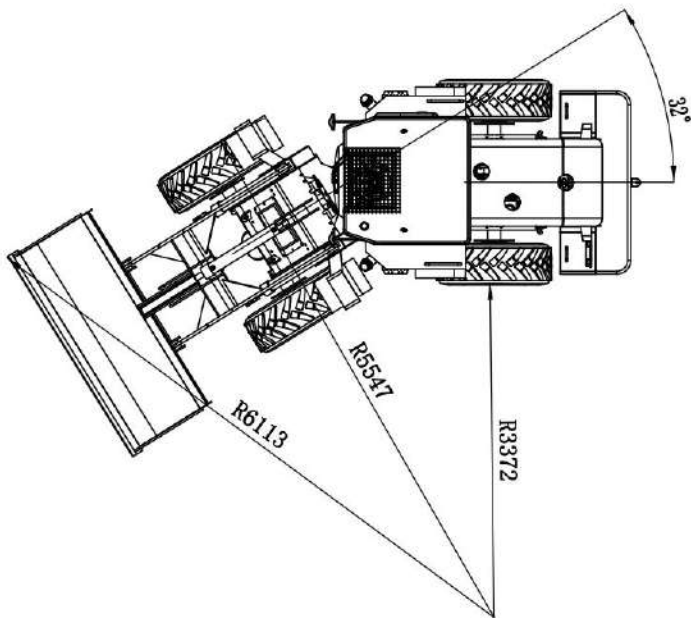

Always be here with you!

CE

WHEEL LOADER

WL928

Specifications

Bucket Capacity(Cbm):	1.2
Rated Load(Kg):	2700
Overall Weight(Kg):	6300
Max. Dumping Height(mm):	3600
Standard Engine:	YTO 85KW
Rated Power(Kw):	85
Rated Speed(R/Min):	2200
Optional Engine:	Cummins 4BT3.9-C100
Wheel Base(mm):	2543
Wheel Thread(mm):	1650
L×W×H (mm):	6411×2100×2883
Standard Tire:	16/70-24

DESCRIPTION

WOLF WL928 front wheel loader is specially designed for Russia, South America and Middle East market. It's powered by 85kw diesel powerful engine, which can be used for snow removal, pipe laying, log industry, movement of bulk cargoes and so on.