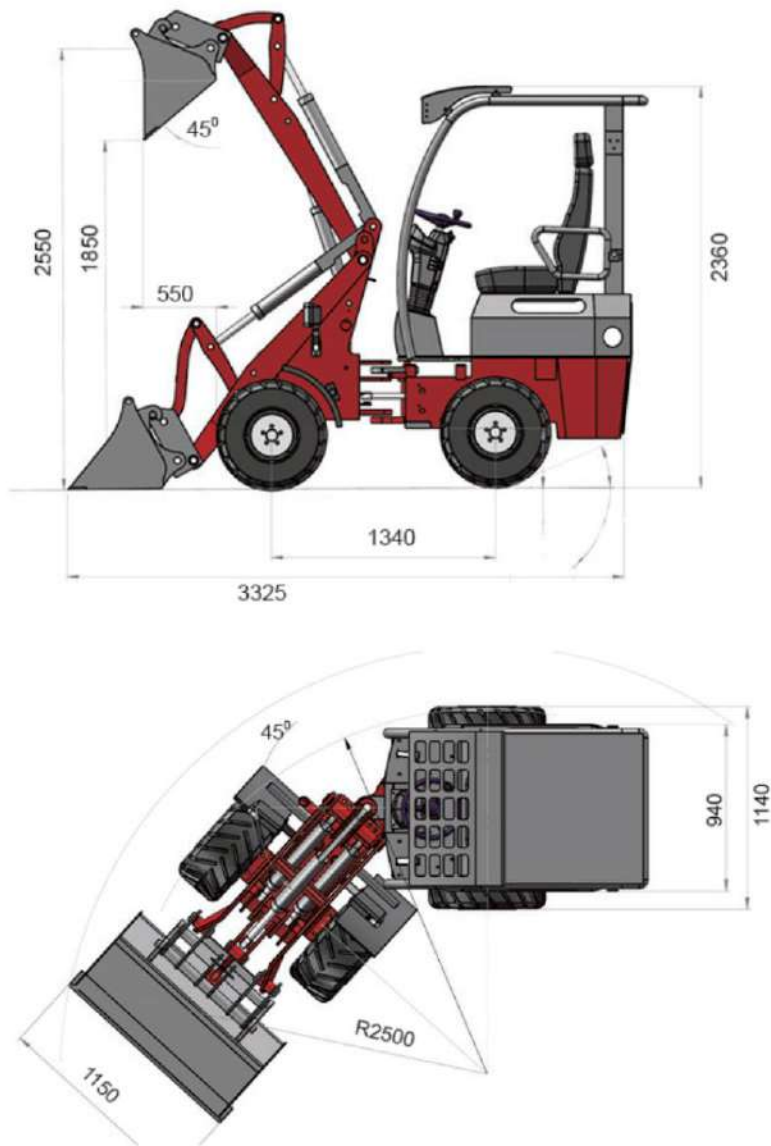

Always be here with you!

CE

WHEEL LOADER MINI 750

Specifications

Engine Model:	Perkins 403J-11 E5 / EPA
Rated Power(kw):	18.4
Rated Speed(rpm):	2200
Rated load(kg):	600
Rated Bucket Capacity(m3):	0.2-0.4
Overall Size LxWxH(mm):	3325×1140×2360
Wheel base (mm):	1340
Wheel thread(mm):	940
Max.breakout force (KN):	43
Max.dump height(mm):	1850
Dump distance(mm):	550
Total time(s):	7.5
Operating Weight(kg):	1500
Tyre:	26×12.00-12/27×8.5-15

DESCRIPTION

Compact design, low centre of gravity, tight turning radius and powerful performance – these features have characterized the Mini750 farm loader lines of products for years

European-style trailer hookup, small, light and flexible