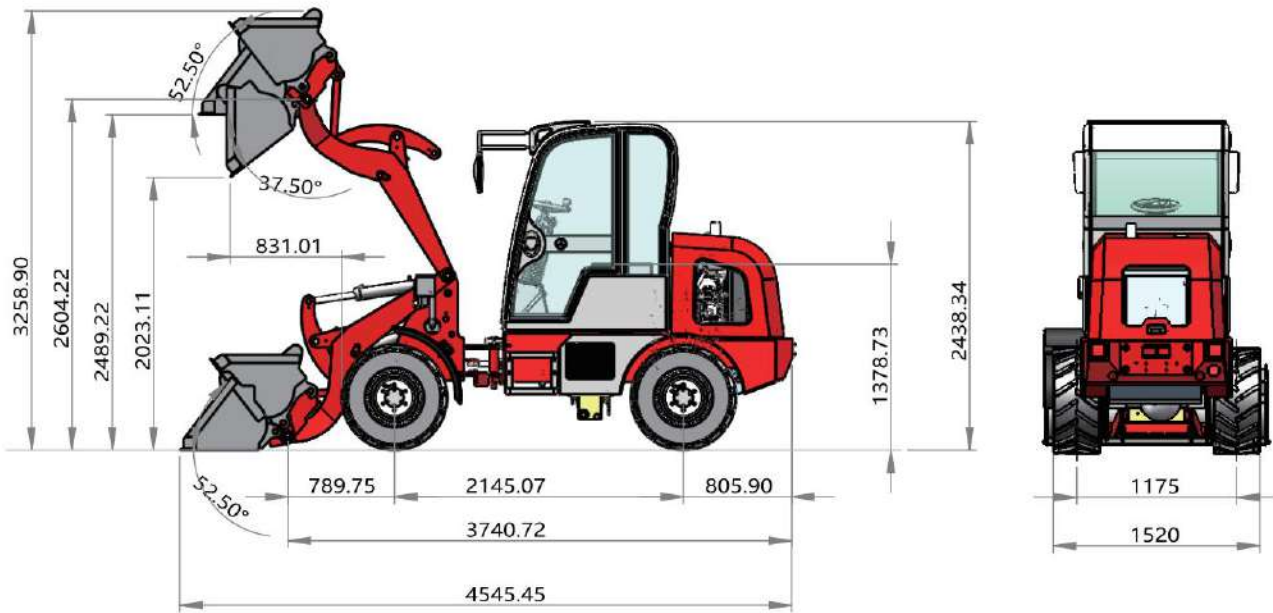

# WHEEL LOADER MINI 780T

## Specifications

Engine Model:	Changchai390
Rated Power(kw):	25
Rated Speed(rpm):	2400
Rated load(kg):	1000
Rated Bucket Capacity(m3):	0.3-0.5
Overall Size LxWxH(mm):	4545×1520×2438
Wheel base (mm):	2145
Wheel thread(mm):	1175
Max.breakout force (KN):	32
Max.dump height(mm):	2023
Dump distance(mm):	831
Total time(s):	8
Operating Weight(kg):	2800
Tyre:	825-16/10-16.5/29×12.5- 15/31×15.5-15

## DESCRIPTION

Mini 780T is one innovative loader, with new completely appearance, from new structure, frame, rear hood and cabin, you can easily find out the differences from traditional loader. Open cabin and enclosed cabin meets your different demands.