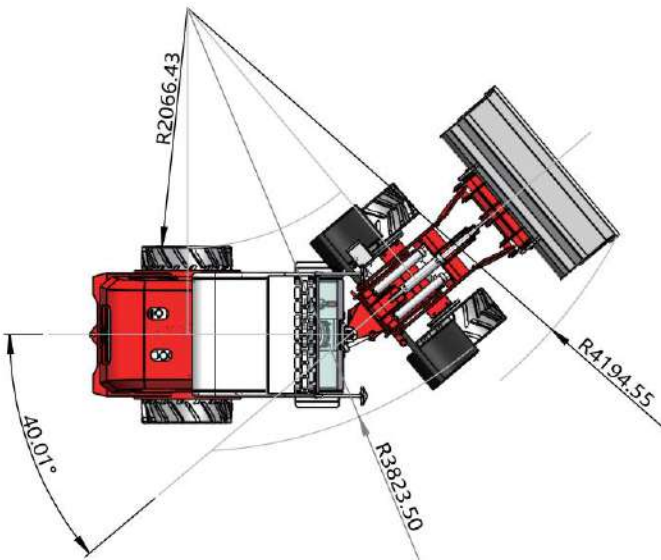

# WHEEL LOADER MINI 780T

## Specifications

Engine Model:	Changchai390
Rated Power(kw):	25
Rated Speed(rpm):	2400
Rated load(kg):	1000
Rated Bucket Capacity(m3):	0.3-0.5
Overall Size LxWxH(mm):	4545×1520×2438
Wheel base (mm):	2145
Wheel thread(mm):	1175
Max.breakout force (KN):	32
Max.dump height(mm):	2023
Dump distance(mm):	831
Total time(s):	8
Operating Weight(kg):	2800
Tyre:	825-16/10-16.5/29×12.5- 15/31×15.5-15

## DESCRIPTION

Mini 780T is one innovative loader, with new completely appearance, from new structure, frame, rear hood and cabin, you can easily find out the differences from traditional loader. Open cabin and enclosed cabin meets your different demands.